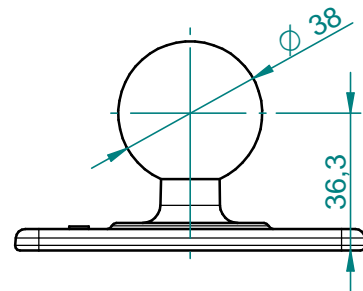

eMirror

Ref. Arcol / Arcol Ref.
3000502-3000504-3000505

Ref. Cliente / Customer Ref.

31-03-2023

Descripción / Description:

KIT SOPORTES XL,L y S eMirror
XL,L & S SUPPORTS KIT eMirror

Soporte Monitor Monitor Support