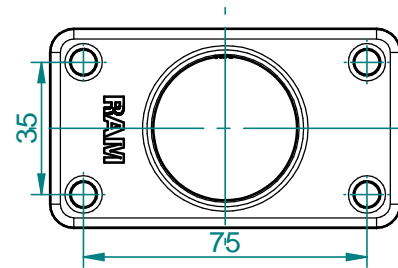

Soporte Vehiculo Vehicle Support

SCREW DIN 7985 M4x10 (x4)